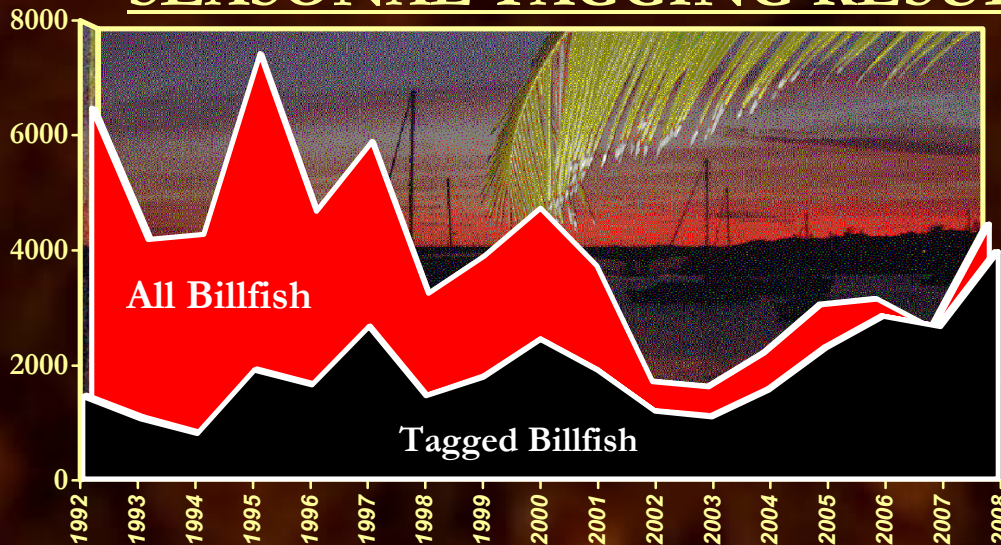

# SEASONAL TAGGING RESULTS FROM 1991 TO 2008

## Break Down of Total Fish Tagged

19,375 Sailfish Tagged, 3,164 Marlin Tagged, 716 Broadbill Tagged, 1,835 Other Fish Tagged, Total Fish Tagged 25,090.

\* Please note that sailfish numbers are indicated on the left axis while the number of all other species are on the right axis.