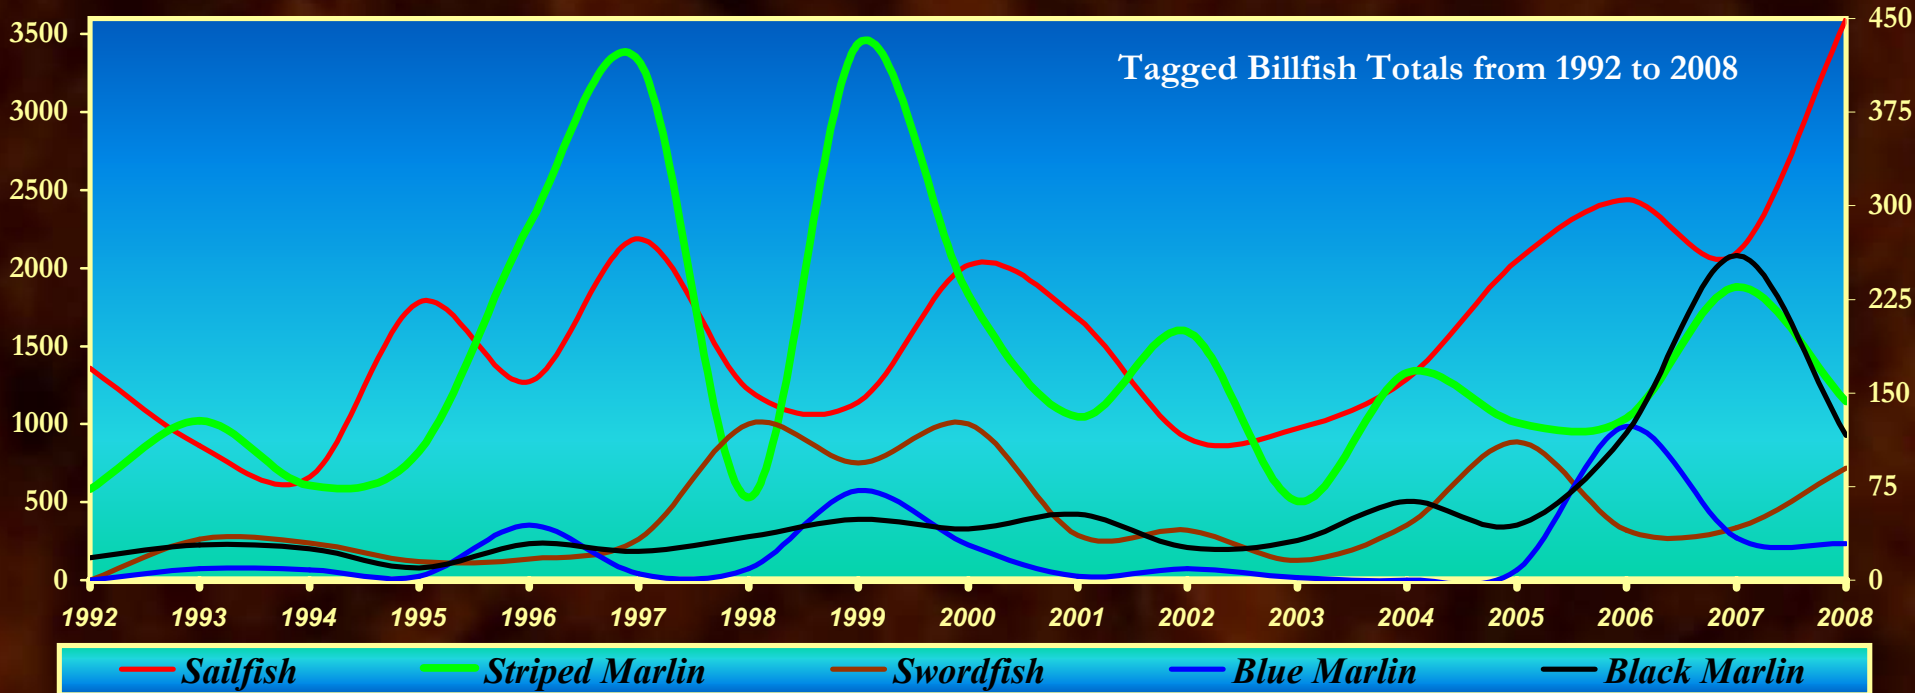

# SEASONAL TAGGING RESULTS FROM 1991 TO 2008

## Break Down of Total Fish Tagged

19,375 Sailfish Tagged, 3,164 Marlin Tagged, 716 Broadbill Tagged, 1,835 Other Fish Tagged, Total Fish Tagged 25,090.

\* Please note that sailfish numbers are indicated on the left axis while the number of all other species are on the right axis.