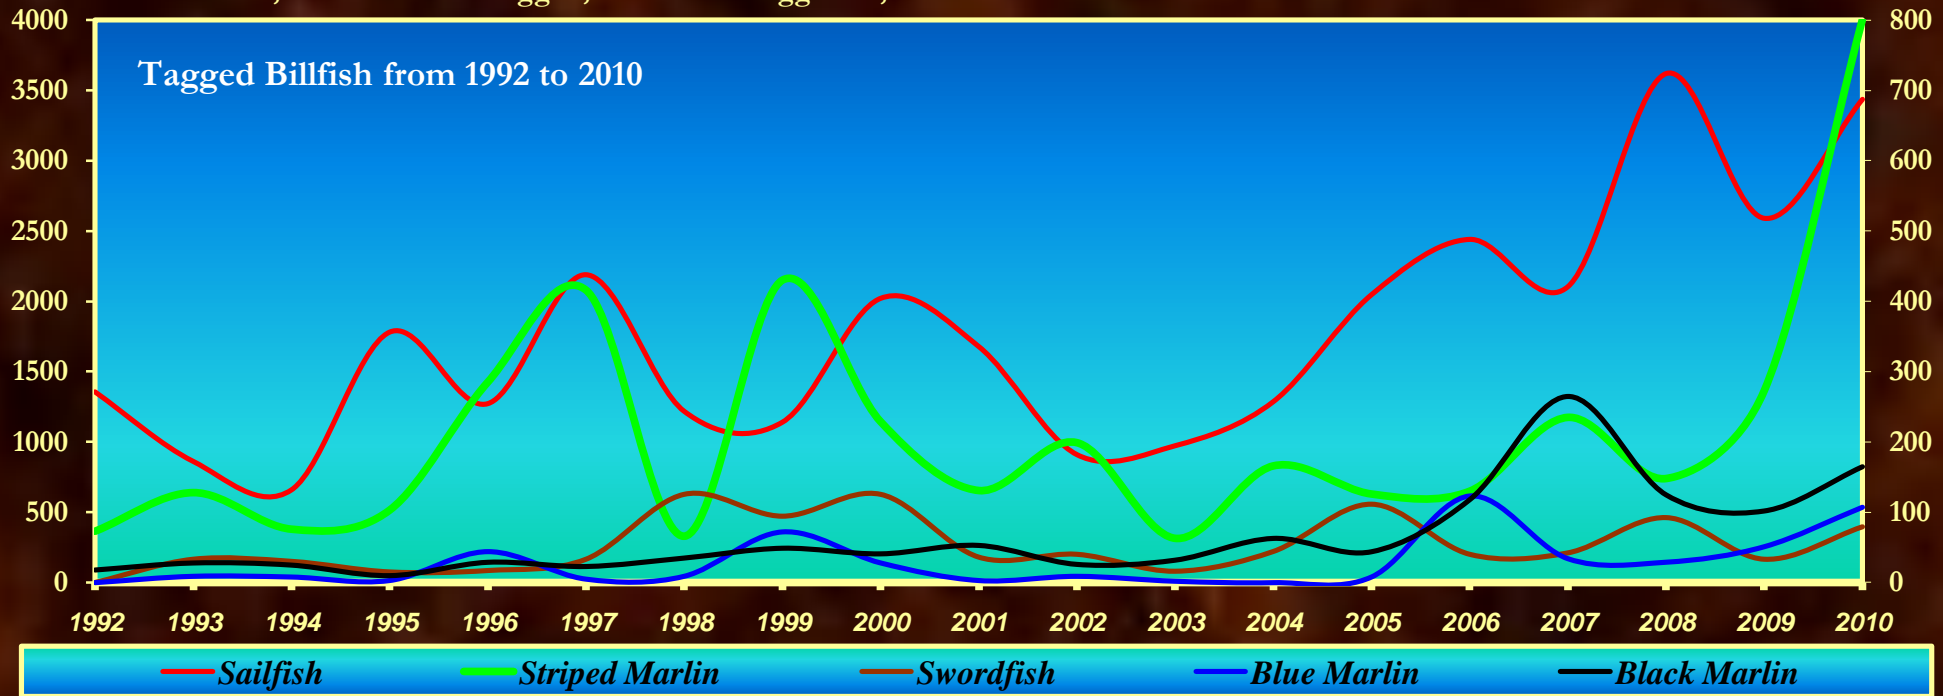

SEASONAL TAGGING RESULTS FROM 1991 TO 2010

30,169 Sailfish Tagged, 4,800 Marlin Tagged, 926 Broadbill Tagged,
2,823 Other Fish Tagged, Total Fish Tagged 35,895.

Break Down of Total Fish Tagged

Sailfish	78%	Swordfish	2%
Striped Marlin	8%	Black Marlin	3%
Other	7%	Blue Marlin	1%

* Please note that sailfish numbers are indicated on the left axis while the number of all other species are on the right axis.