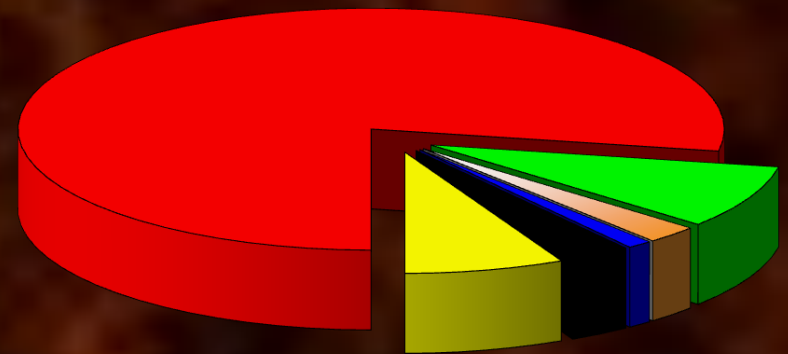

SEASONAL TAGGING RESULTS FROM 1991 TO 2010

30,169 Sailfish Tagged, 4,800 Marlin Tagged, 926 Broadbill Tagged,
2,823 Other Fish Tagged, Total Fish Tagged 35,895.

Break Down of Total Fish Tagged

Sailfish	78%	Swordfish	2%
Striped Marlin	8%	Black Marlin	3%
Other	7%	Blue Marlin	1%

* Please note that sailfish numbers are indicated on the left axis while the number of all other species are on the right axis.